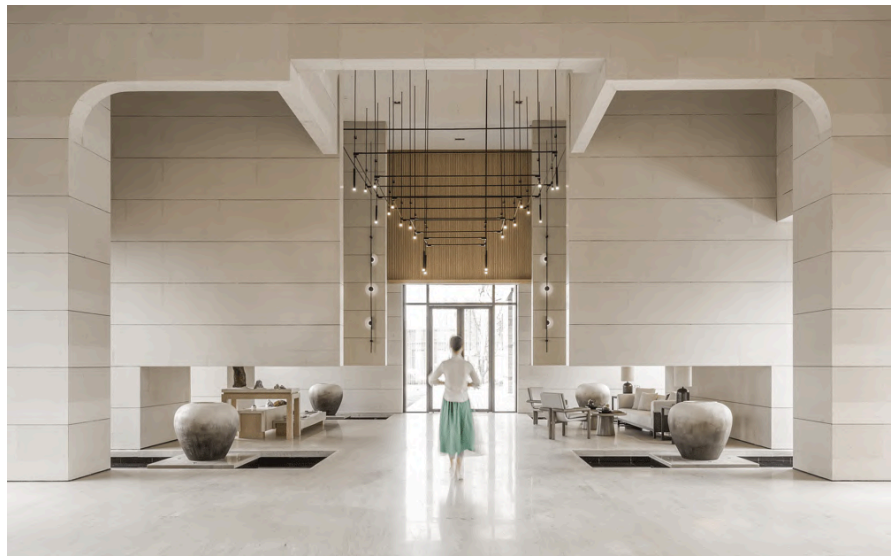

**Gascogne
Blue**