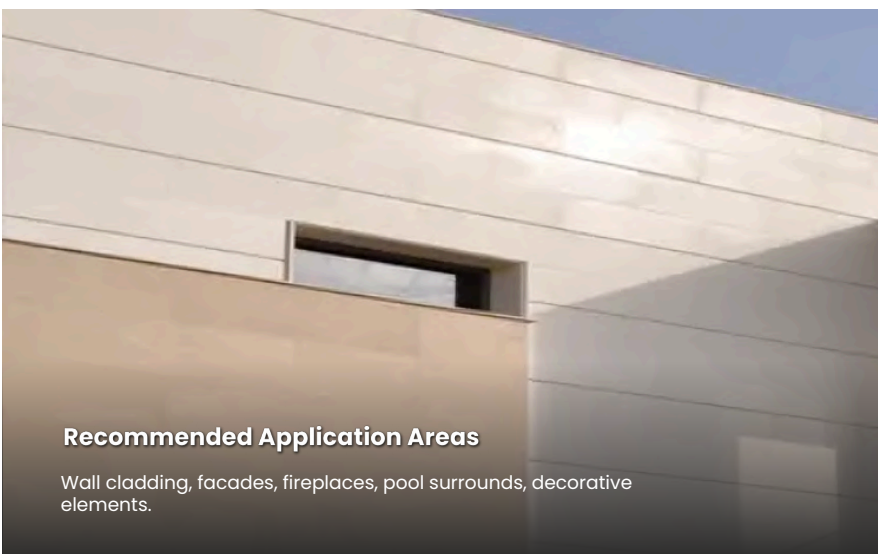

PREMIUM LIMESTONE SELECTION

Recommended Application Areas

Exterior & interior cladding, landscaping & hardscaping, columns & balustrades, staircases, pool surrounds & water features, custom architectural elements.

SAUDI WHITE STONE

Finishes Available:
Polished | Honed | Bushhammer
| Natural | Sandblasted

MOCA CREAM

Finishes Available:
Polished | Honed | Brushed

Recommended Application Areas

Wall cladding, fireplaces, columns, exterior facades, decorative elements.