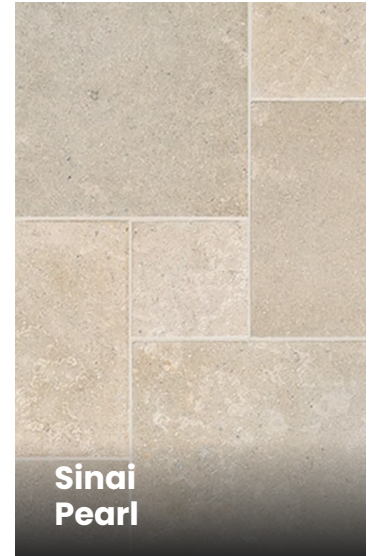

LIMESTONE

**Jura
Beige**

**Moca
Creme**

**Gascogne
Blue**

LIMESTONE

Hanin Marble

MARBLE

Finish Options