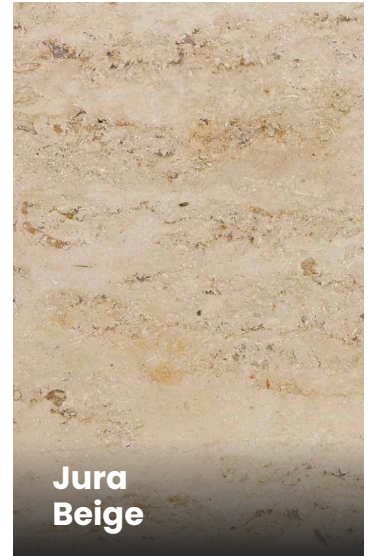

LIMESTONE

**Jura
Beige**