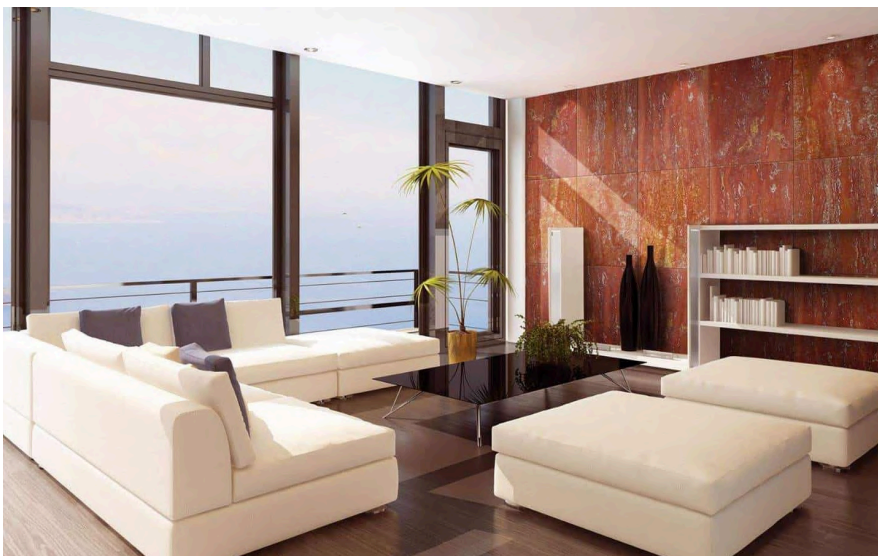

**Red
Travertine**